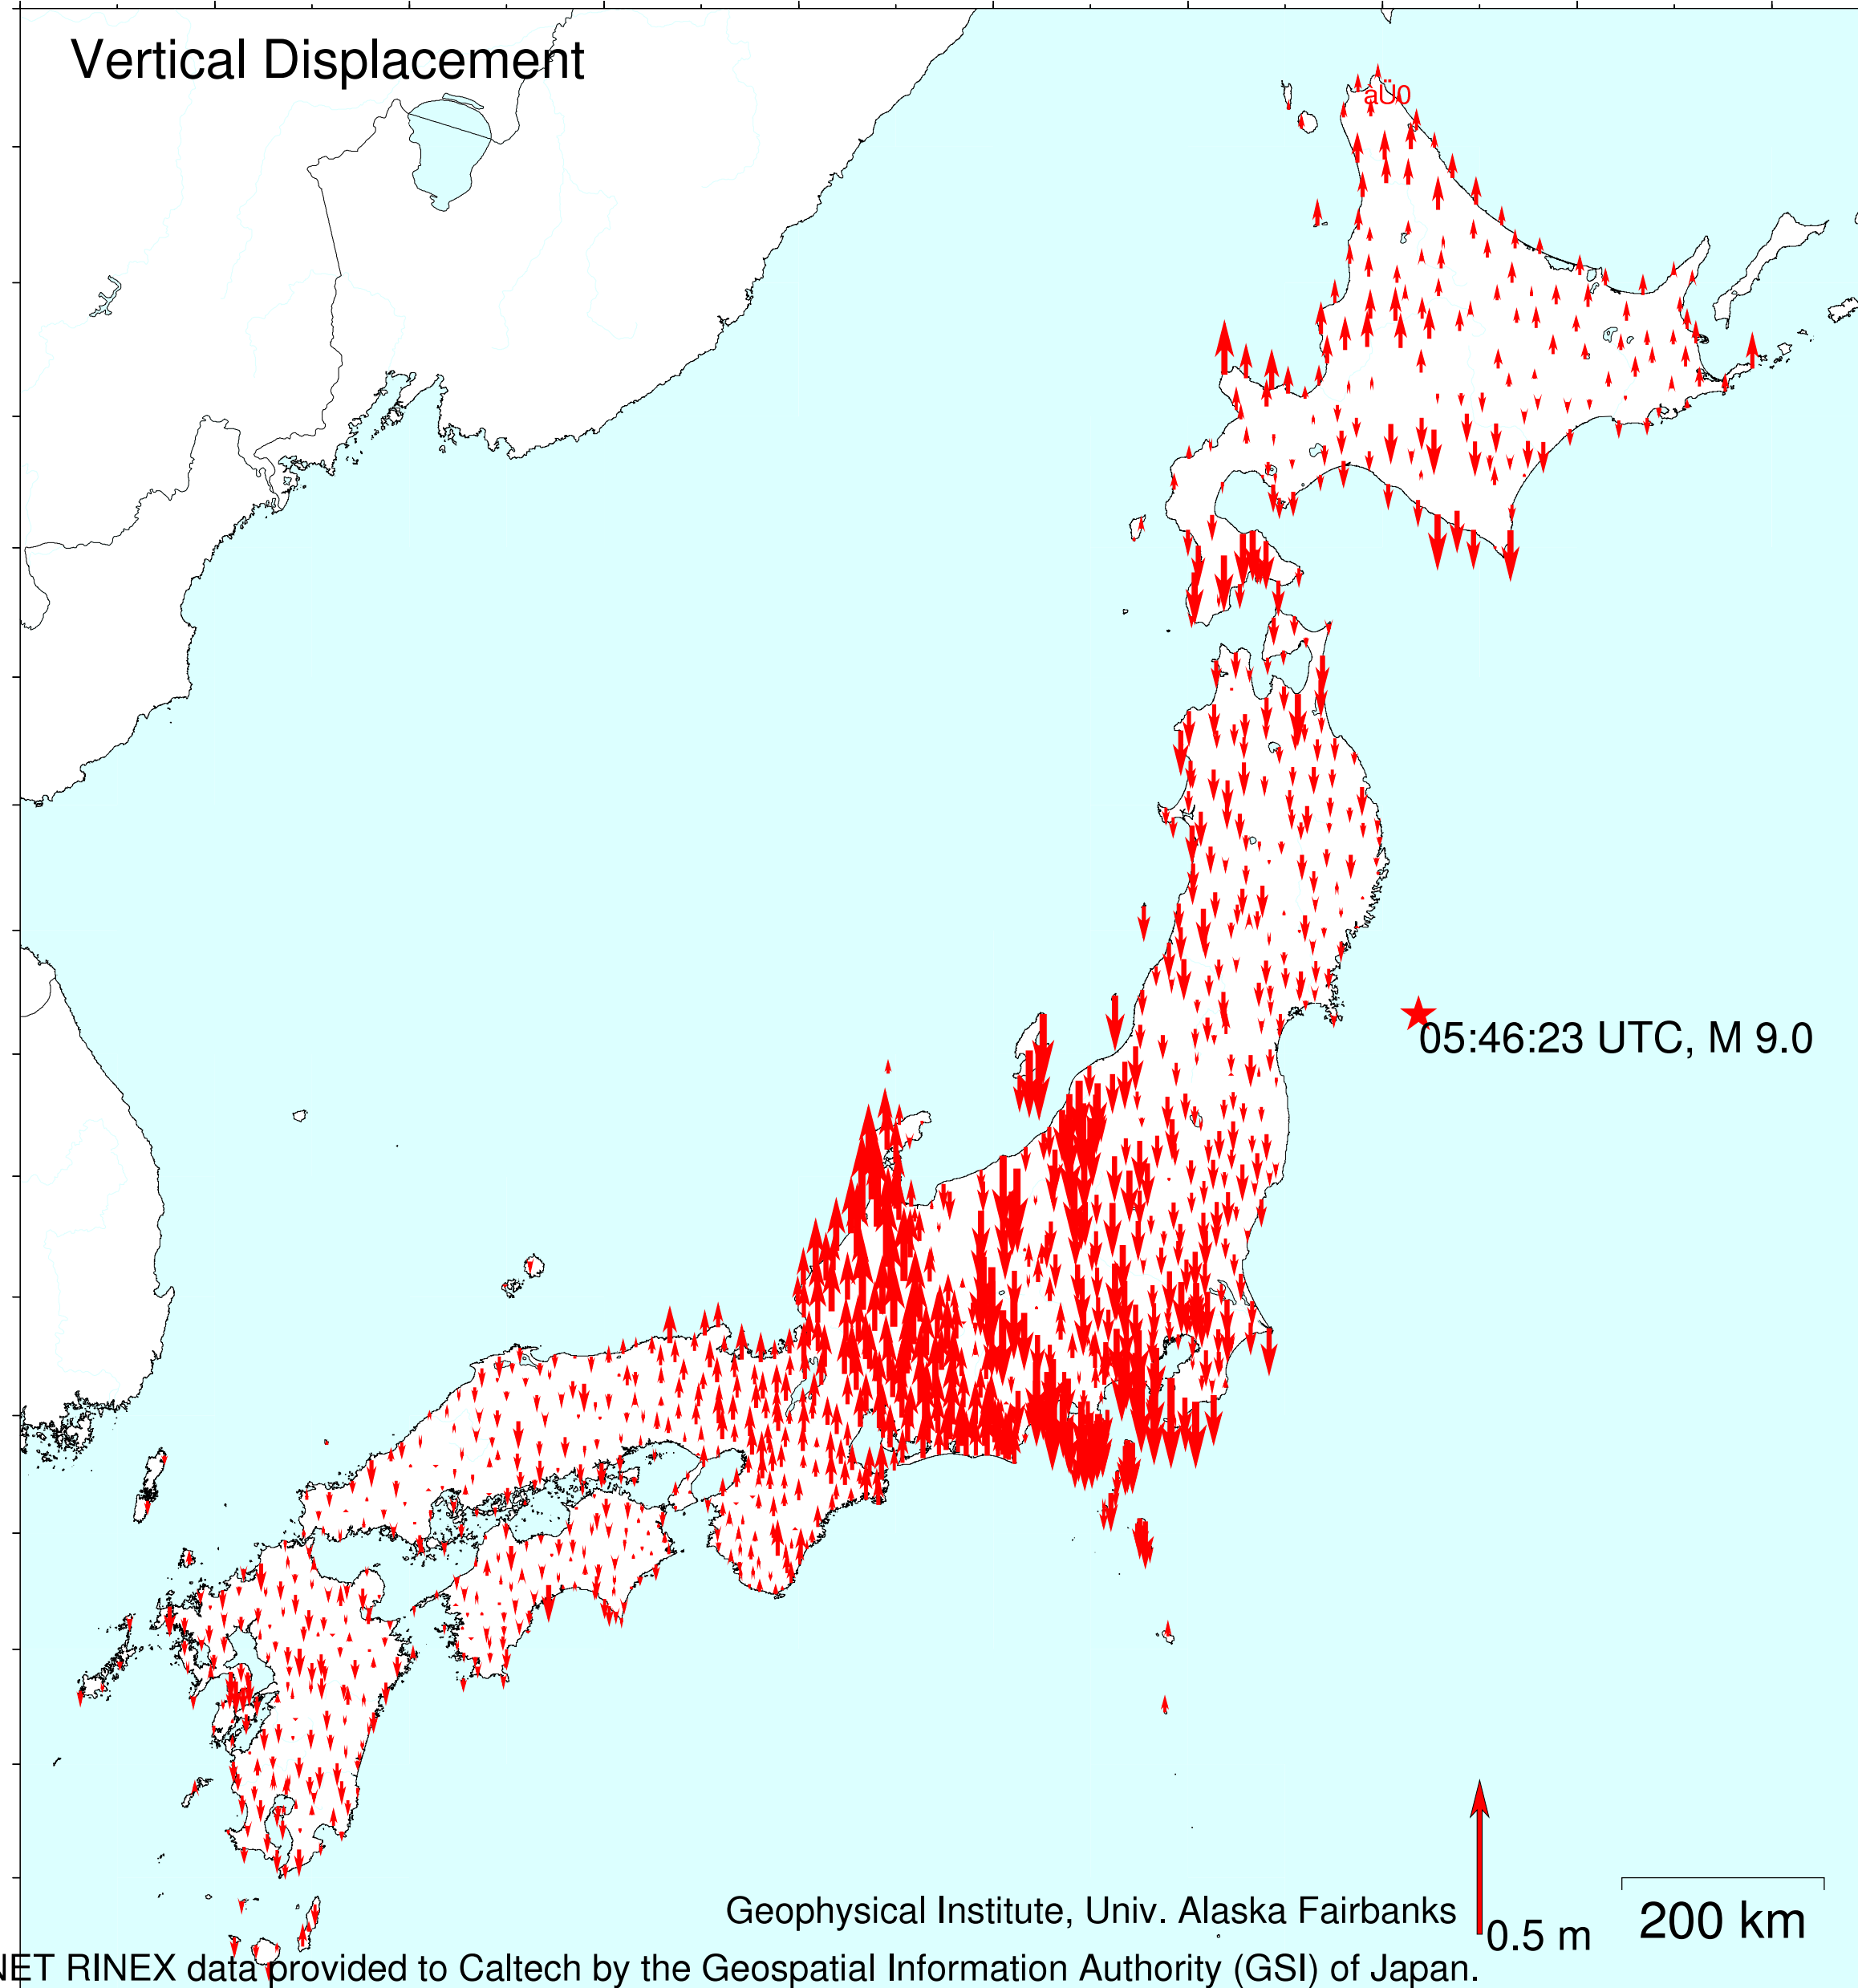

Horizontal Displacement

Vertical Displacement

Preliminary GPS time series provided by the ARIA team at JPL and Caltech. All original GEONET RINEX data provided to Caltech by the Geospatial Information Authority (GSI) of Japan.

Geophysical Institute, Univ. Alaska Fairbanks